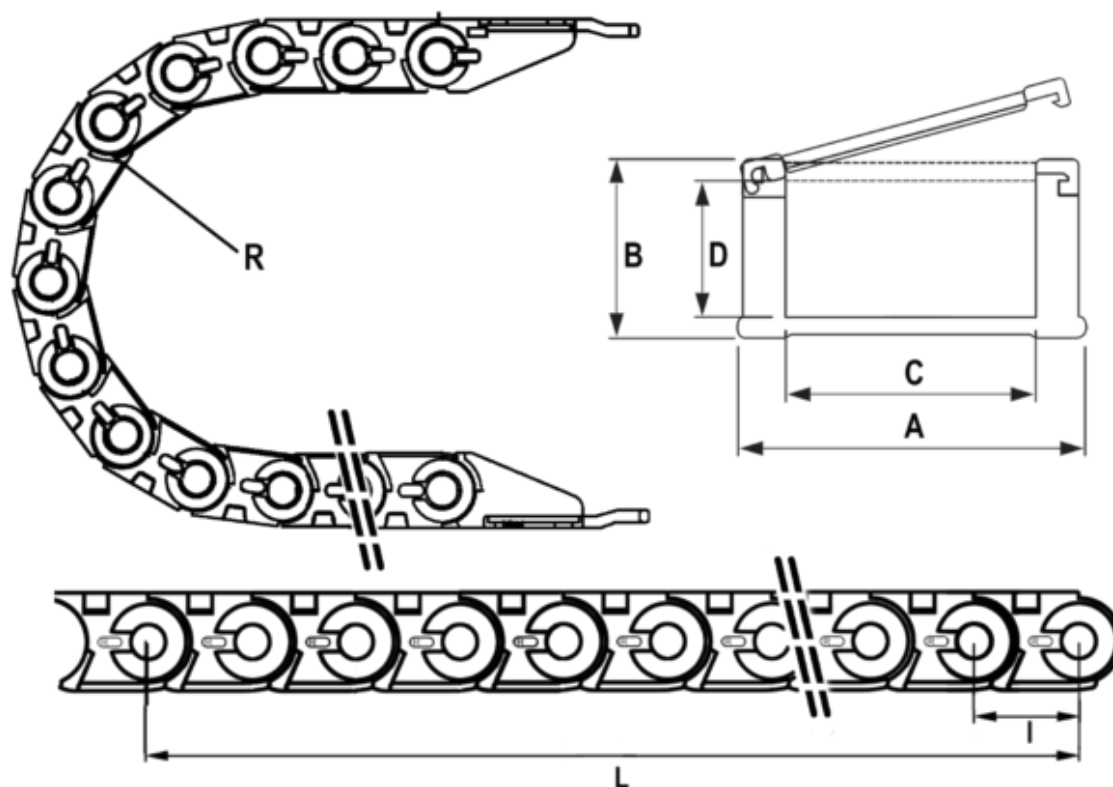

Data Sheet

Article number: 18CPS03025R048

Description: Cable chain, CPS MINI
Type CPS030.25.R48-990L (33 LK)

Measures

Full length	= 990mm
Inside Height	= 19
Inside Width	= 25
Link Length(Pitch)	= 30
Outside Height	= 26
Outside Width	= 39
Radius	= 048